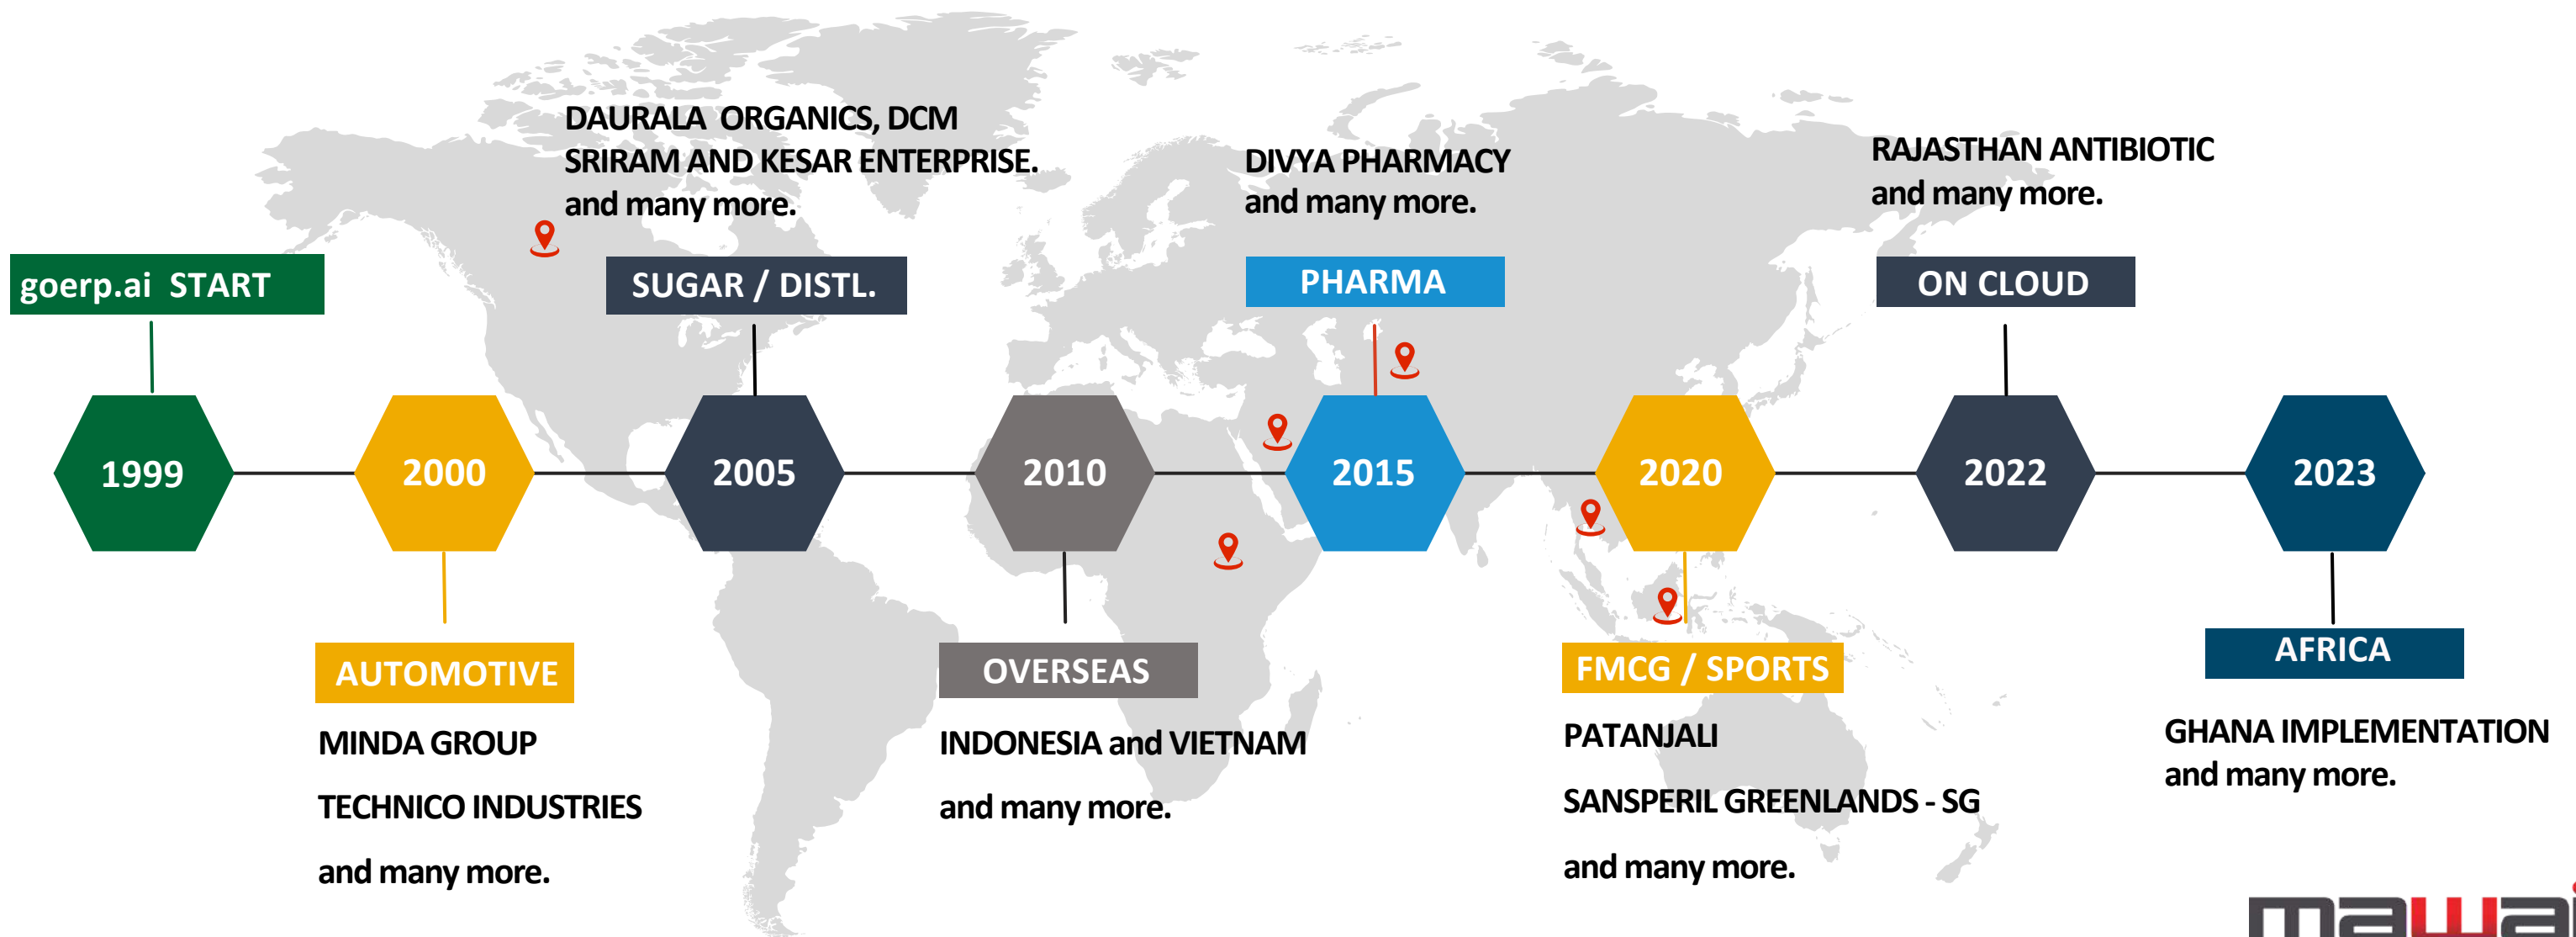

goerp.ai

Best ERP for Steel and Iron Industry

Simplify | Optimize | Succeed

For over 25 years, the goerp.ai suite has digitally transformed leading companies in Steel, Iron, FMCG, Pharma, and manufacturing. Its comprehensive modules cover CRM, Finance, Purchase, Inventory, Quality, PPC, Production, Batch Control, Plant Maintenance, Job Work, and HR. The system is adaptable to cloud, mobile, diverse OS, and on-premises setups.

mawai
ERP CONSULTANTS

SAP
Gold
Partner

goerp.ai JOURNEY

goerp.ai Core Verticals

goerp.ai provides multilingual, multi currency, multi company end to end processes for almost all manufacturing verticals like FMCG, Pharma, Automotive Component manufacturer, Industrial & Machin Component, Engineering Industries, Chemical, Sugar, Distillery, Sports Industries, Fastener, Textile, Agriculture, Electronics, Service and many more.

PHARMA

HEAVY EQUIPMENTS

FMCG

DISTILLRIES

FASTERNERS

and many more.

Why goerp.ai is the best for you

goerp.ai is the low risk, **high value solution for You.**

Quickly Develop & Implement New Process

goerp.ai is a truly browser based system developed in **open source technology** including **mobile Application**. goerp.ai can be used/consumed on **any OS, Any browser** & can be hosted either **on cloud or on premises**.