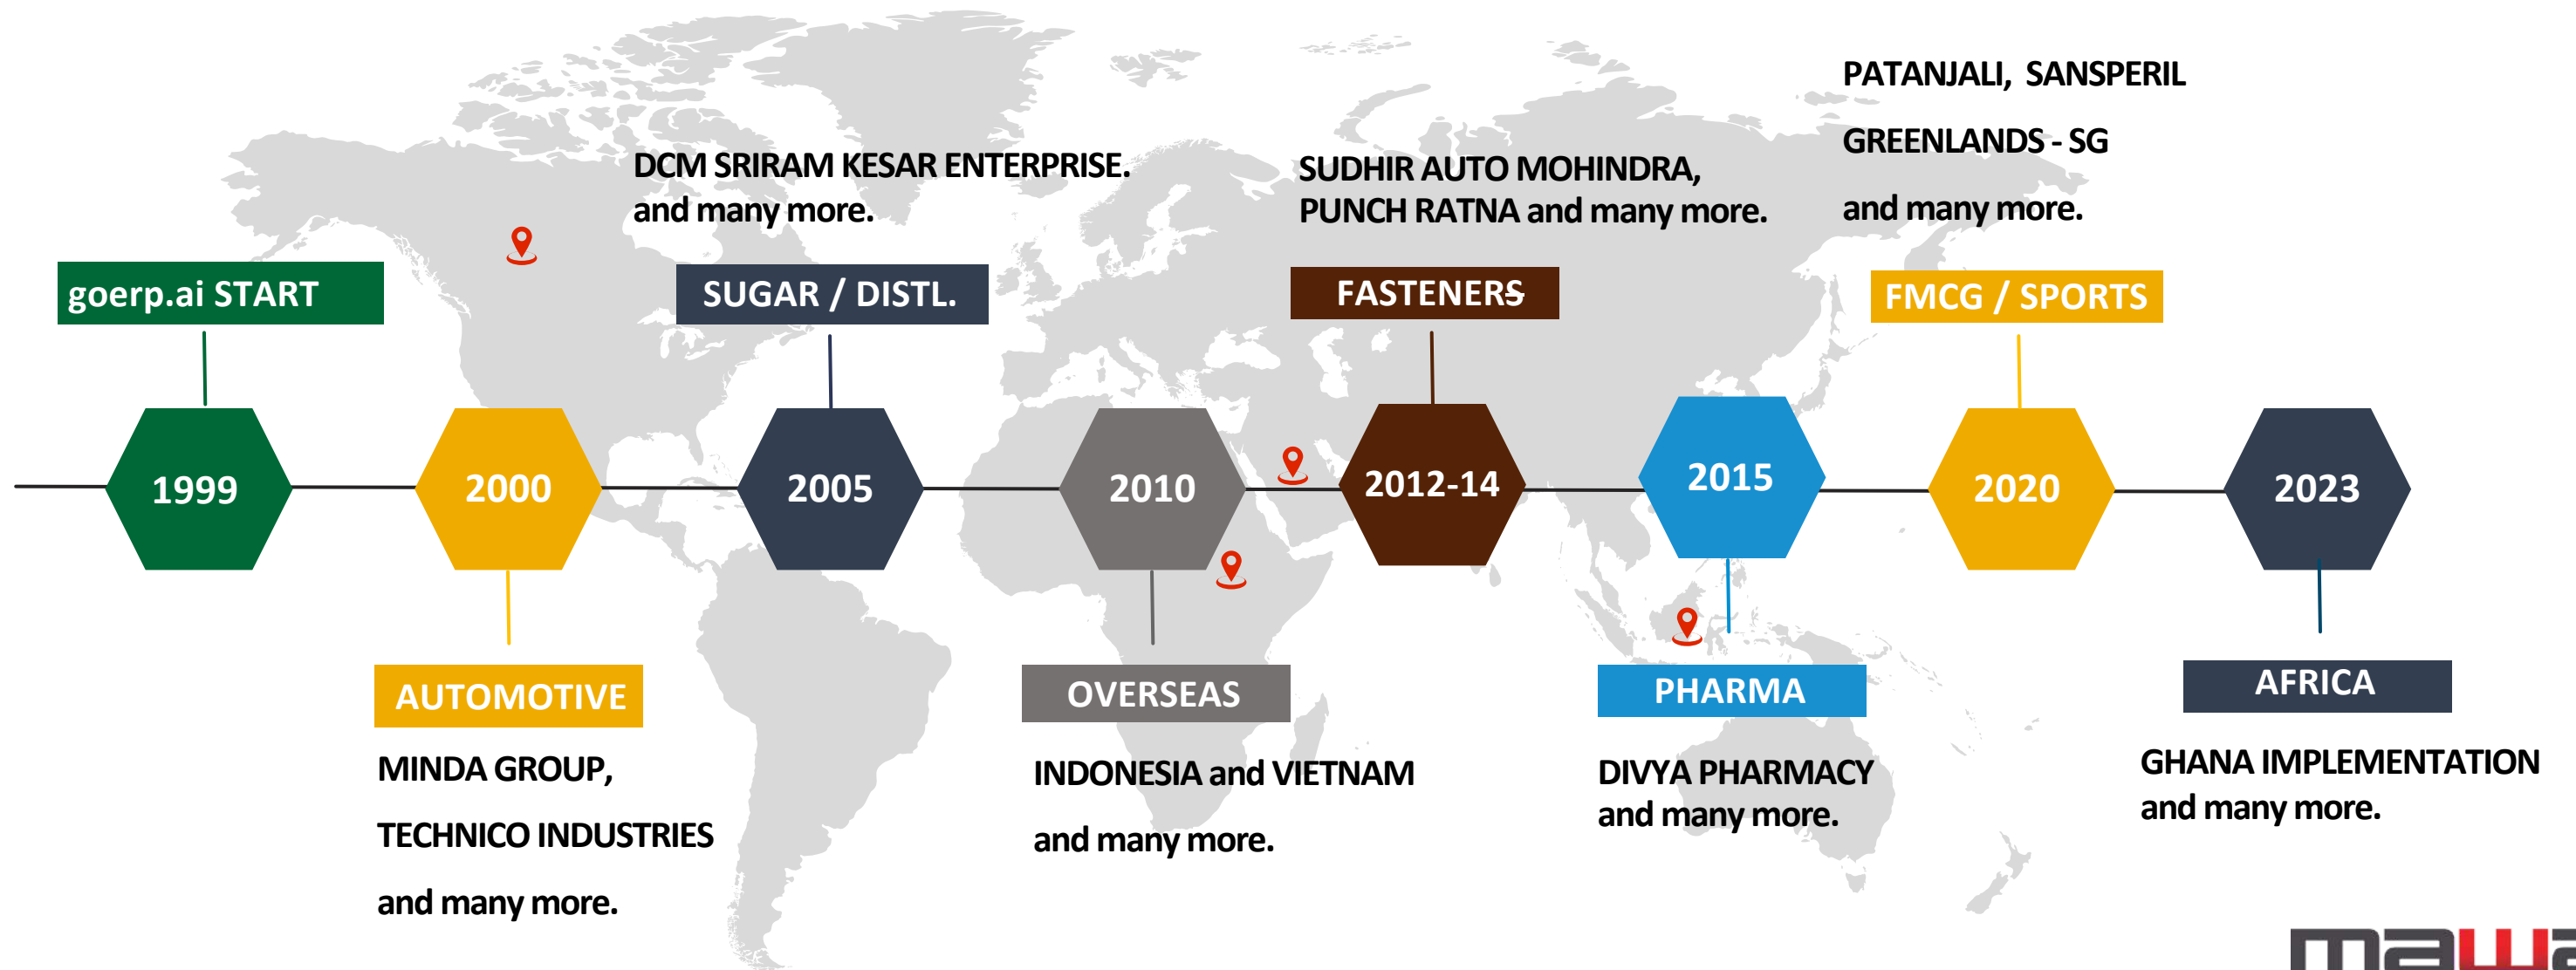

goerp.ai JOURNEY