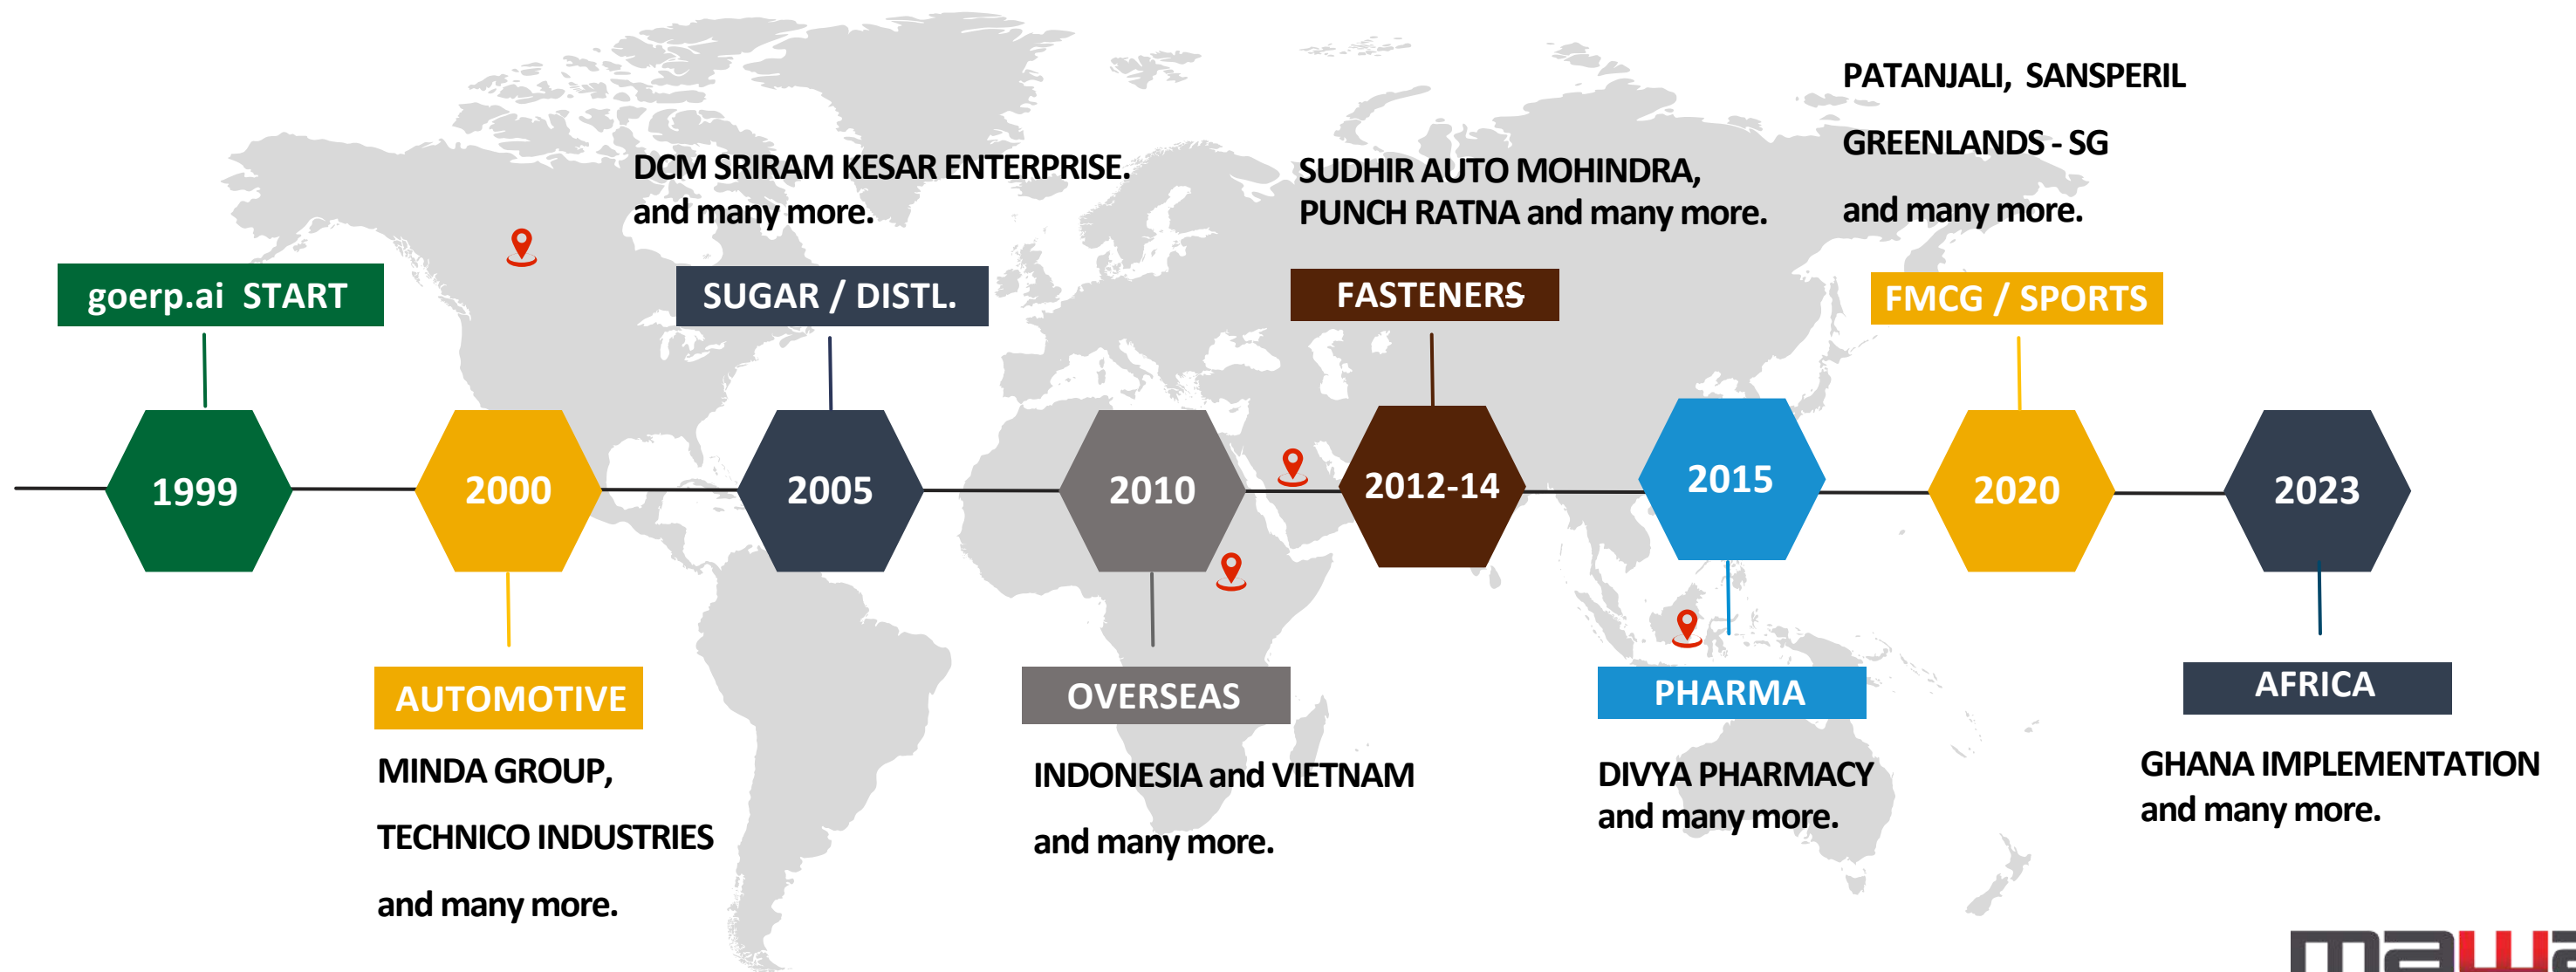

goerp.ai

Best ERP for Fasteners Industry

Simplify | Optimize | Succeed

For over 25 years, goerp.ai has digitized Fasteners, auto component, and process manufacturing companies with a comprehensive suite including CRM, Finance, Purchase, Inventory, Quality, PPC, Production, Tool Room, Plant Maintenance, Job Work, and HR modules. It's adaptable to cloud, mobile, any OS, and on-premises.

goerp.ai JOURNEY

goerp.ai Core Verticals

FASTERNERS

PHARMA

AUTOMOTIVE

ELECTRONICS

SPORTS

AGRICULTURE EQUIPMENTS

goerp.ai provides multilingual, multi currency, multi company end to end processes for almost all manufacturing verticals like Automotive Component manufacturer, Industrial & Machin Component, Engineering Industries, Pharma , Chemical, Sugar, Distillery, Sports Industries, Fastener, Textile, Agriculture, FMCG, Electronics, Service and many more.

Lower Cost of Ownership

goerp.ai > Lean Enterprises > Lean Mfg

Quickly Develop & Implement New Process

goerp.ai is a truly browser based system developed in open source technology including mobile Application. goerp.ai can be used/consumed on any OS, Any browser & can be hosted either on cloud or on premises.