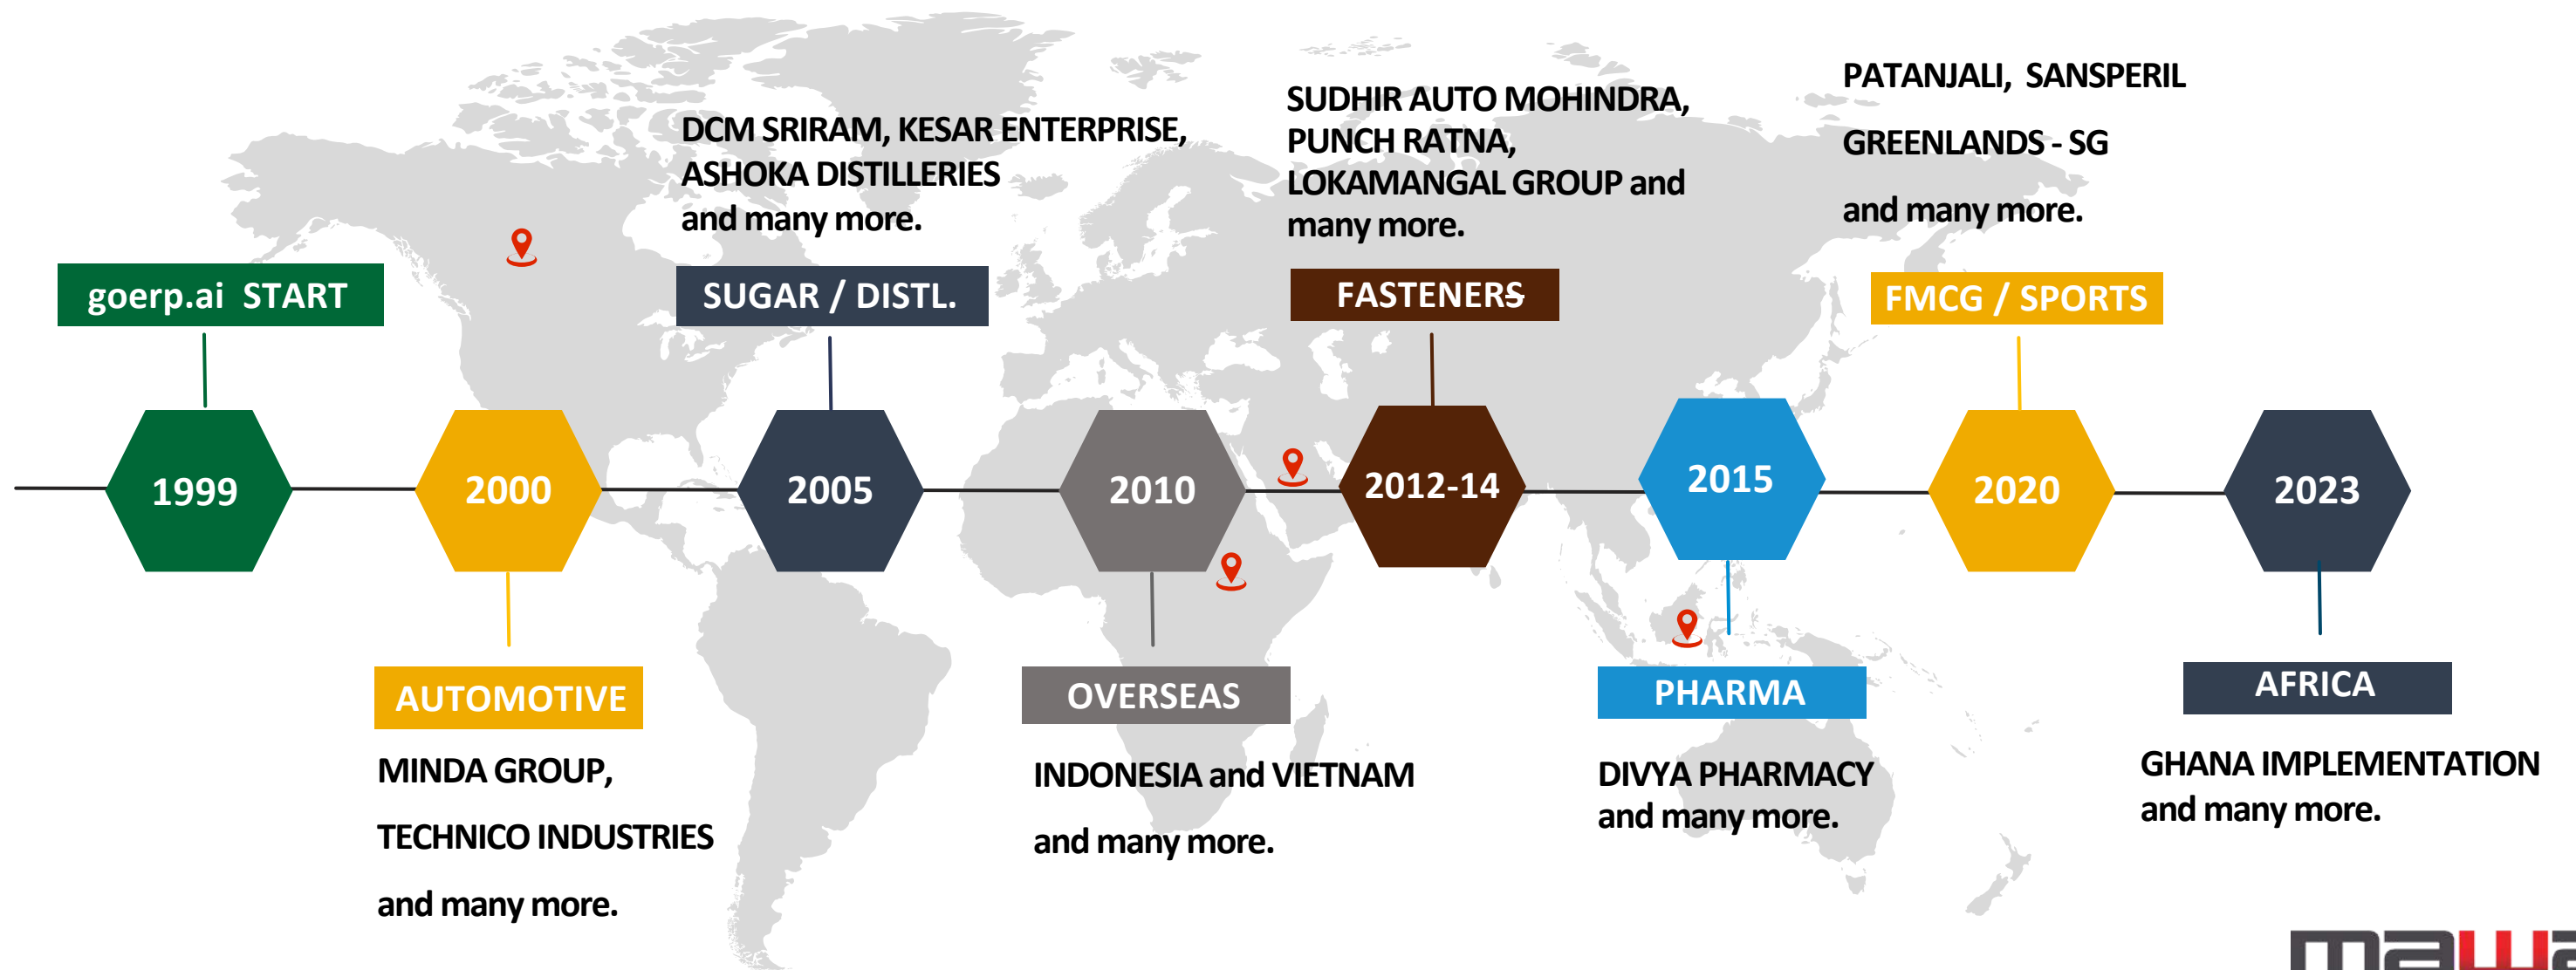

goerp.ai

Best ERP for Distilleries Manufacturing

Simplify | Optimize | Succeed

For 25+ years, goerp.ai has digitized Sugar, Distilleries, FMCG, Pharma, Chemical, Textile, Fasteners, auto component, and process manufacturing companies. Its suite includes CRM, Finance, Purchase, Inventory, Quality, PPC, Production, Tool Room, Plant Maintenance, Job Work, and HR modules, adaptable to cloud, mobile, any OS, and on-premises.

mawai
ERP CONSULTANTS

goerp.ai JOURNEY

goerp.ai CORE VERTICALS

goerp.ai provides multilingual, multi currency, multi company end to end processes for almost all manufacturing verticals like FMCG, Pharma, Automotive Component manufacturer, Industrial & Machin Component, Engineering Industries, Chemical, Sugar, Distillery, Sports Industries, Fastener, Textile, Agriculture, Electronics, Service and many more.

Quickly Develop & Implement New Process

goerp.ai is a truly browser based system developed in **open source technology** including **mobile Application**. goerp.ai can be used/consumed on **any OS, Any browser** & can be hosted either **on cloud or on premises**.

SUPPLIER PORTAL

DEALER PORTAL

DISTRIBUTOR PORTAL

EMPLOYEE SELF SERVICE PORTAL

MIS

DASHBOARDS

SOME OF OUR ESTEEMED CLIENT

goerp.ai